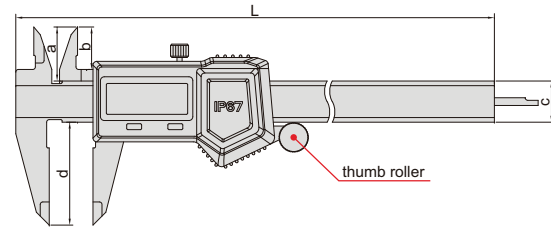

# WATERPROOF DIGITAL CALIPER

ATTENTION: IT IS NECESSARY TO SET ZERO AFTER POWER ON EACH TIME

ATTENTION: NO DATA OUTPUT

**IP67**  
WATERPROOF

1118-150BW

- IP67 dust/waterproof
- Resolution: 0.01mm/0.0005"
- Button function: zero, on/off, mm/inch, ABS/REL, hold
- Battery CR2032
- Meet DIN862
- Made of stainless steel

Code	Range	Accuracy	Thumb roller	L	a	b	c	d	(mm)
1118-150BW *	0-150mm/0-6"	±0.03mm	without	236	21	16	16	40	
1118-200BW *	0-200mm/0-8"	±0.03mm	without	286	24	19	16	50	
1118-300BW *	0-300mm/0-12"	±0.03mm	without	400	25	20.5	17	60	
1118-150B *	0-150mm/0-6"	±0.03mm	with	236	21	16	16	40	
1118-200B *	0-200mm/0-8"	±0.03mm	with	286	24	19	16	50	
1118-300B *	0-300mm/0-12"	±0.03mm	with	400	25	20.5	17	60	